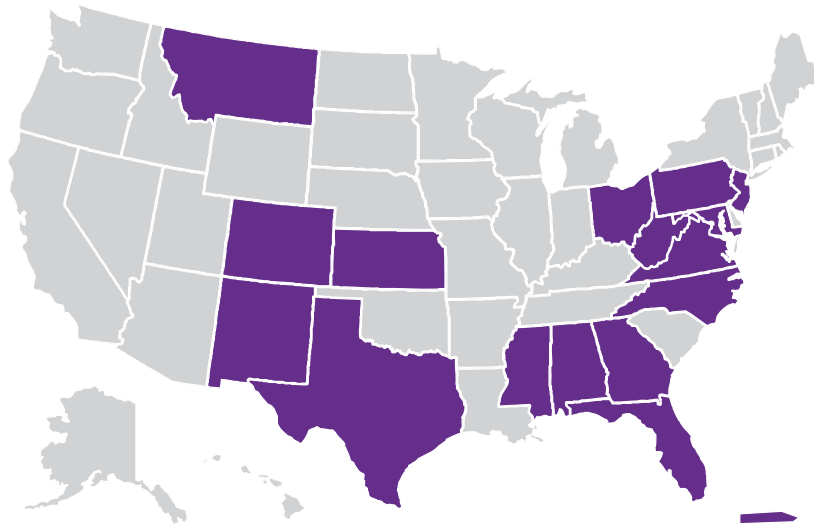

PROGRAM LOCATIONS

UNITE

US Virgin Islands

ALABAMA

Alabama State University
DAY PROGRAM
Montgomery

ARKANSAS

University of Arkansas
DAY PROGRAM
Fayetteville

COLORADO

University of Colorado
DAY PROGRAM
Colorado Springs

FLORIDA

Miami Dade College, Homestead (MOCH)
DAY PROGRAM
Miami

Florida State University
DAY PROGRAM
Tallahassee

GEORGIA

Savannah State University
RESIDENTIAL PROGRAM
Savannah

KANSAS

University of Kansas [KU]
RESIDENTIAL PROGRAM
Lawrence

MARYLAND

Morgan State University
RESIDENTIAL PROGRAM
Baltimore

MONTANA

Montana Tech
RESIDENTIAL PROGRAM
Butte

NEW JERSEY

New Jersey Institute of Technology
DAY PROGRAM
Newark

NEW MEXICO

University of New Mexico
DAY PROGRAM
Albuquerque

NORTH CAROLINA

Fayetteville State University
DAY PROGRAM
Fayetteville

North Carolina Agriculture
& Technical State University
DAY PROGRAM
Greensboro