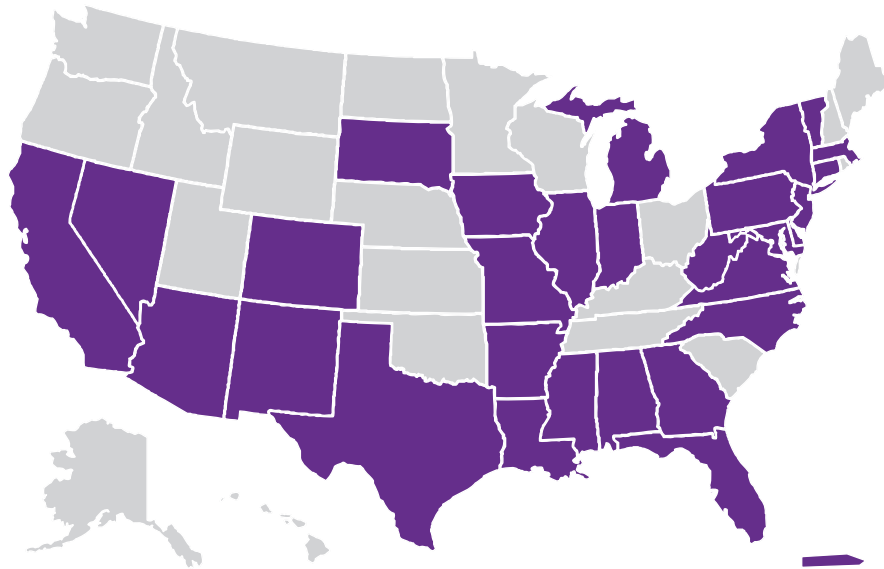

# PROGRAM LOCATIONS

## RESEARCH & ENGINEERING APPRENTICESHIP PROGRAM [REAP]

US Virgin Islands