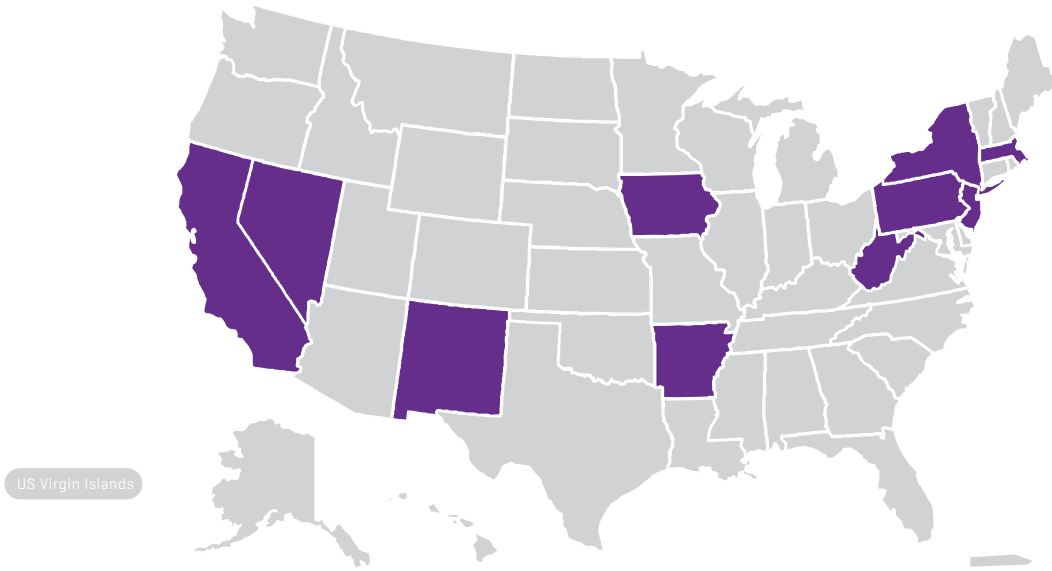

PROGRAM LOCATIONS

RESEARCH & ENGINEERING APPRENTICESHIP PROGRAM [REAP]

ARKANSAS

University of Arkansas
Fayetteville

CALIFORNIA

California State University
Sacramento

University of Southern California
Los Angeles

IOWA

University of Northern Iowa
Cedar Falls

MASSACHUSETTS

University of Massachusetts - Lowell
Lowell

NEVADA

University of Nevada, Reno
Reno

NEW JERSEY

Caldwell University
Caldwell

NEW MEXICO

New Mexico State University
Las Cruces

University of New Mexico
Albuquerque

NEW YORK

City University of New York
New York City

PENNSYLVANIA

University of Pennsylvania
Philadelphia

WEST VIRGINIA