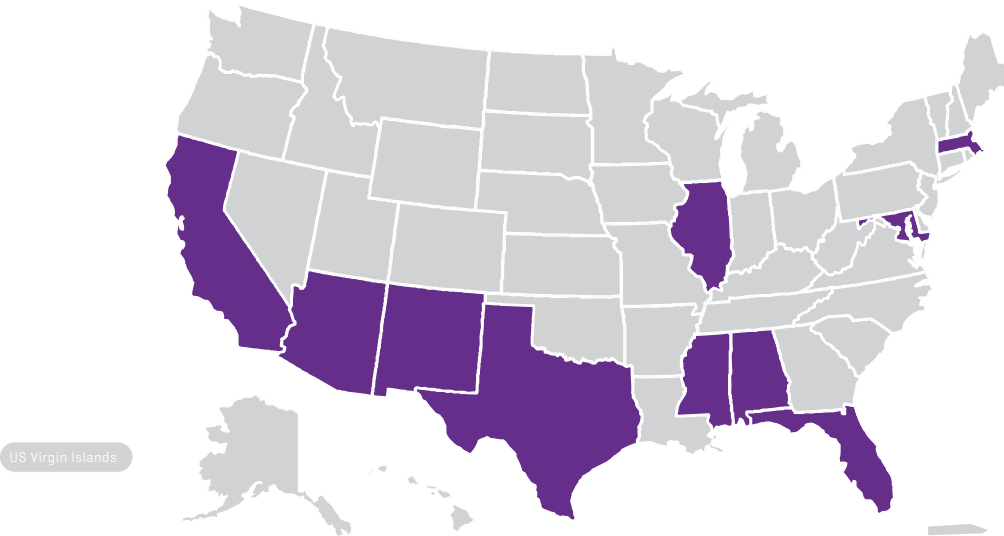

PROGRAM LOCATIONS

GAINS IN THE EDUCATION OF MATHEMATICS AND SCIENCE [GEMS]

ALABAMA

U.S. Army Combat Capabilities Development Command - Aviation & Missile Center [CCDC-AvMC]
Huntsville

U.S. Army Aeromedical Research Laboratory [USAARL]
Fort Rucker

ARIZONA

U.S. Army Combat Capabilities Development Command [CCDC]/U.S. Army Test and Evaluation Command [ATEC]/Yuma Proving Ground [YPG]
Yuma

CALIFORNIA

U.S. Army Combat Capabilities Development Command - Army Research Laboratory [CCDC-ARL West]
Playa Vista