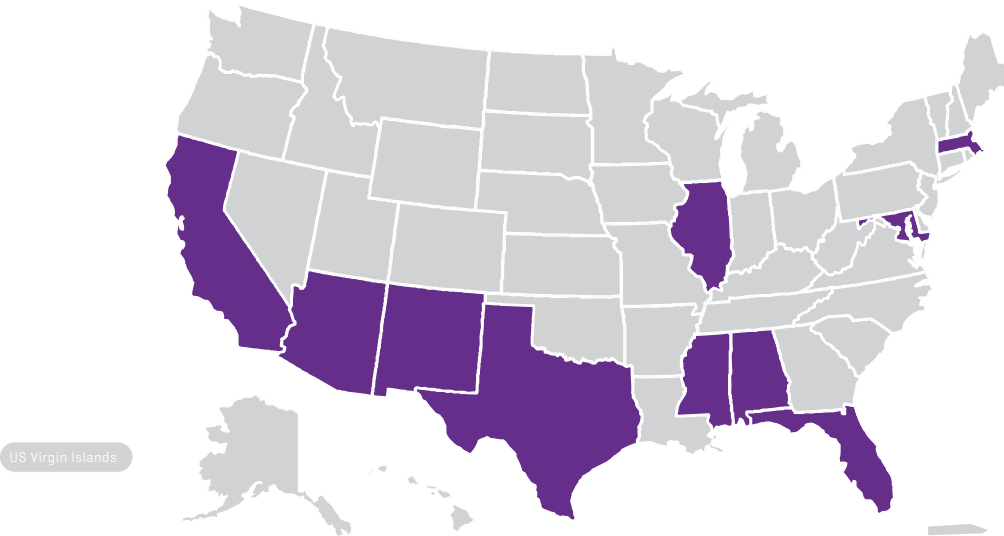

# PROGRAM LOCATIONS

GAINS IN THE EDUCATION OF MATHEMATICS AND SCIENCE [GEMS]

## ALABAMA

U.S. Army Combat Capabilities Development Command - Aviation & Missile Center [CCDC-AvMC]  
*Huntsville*

US Army Aeromedical Research Laboratory [USAARL]  
*Fort Rucker*

## ARIZONA

U.S. Army Combat Capabilities Development Command [CCDC]/U.S. Army Test and Evaluation Command [ATEC]/Yuma Proving Ground [YPG]  
*Yuma*