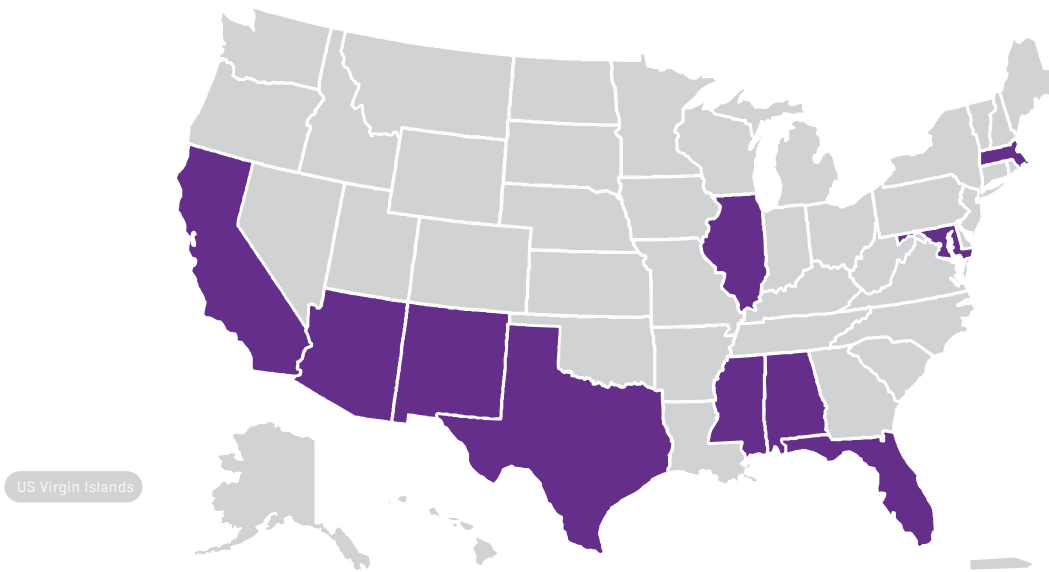

# PROGRAM LOCATIONS

GAINS IN THE EDUCATION OF MATHEMATICS AND SCIENCE [GEMS]

## ALABAMA

**U.S. Army Combat Capabilities Development Command - Aviation & Missile Center (CCDC-AvMC)**

Huntsville

**US Army Aeromedical Research Laboratory (USAARL)**

Fort Rucker

## ARIZONA

**Research, Development and Engineering Command (RDECOM) / Yuma Proving Ground (YPG)**

Yuma