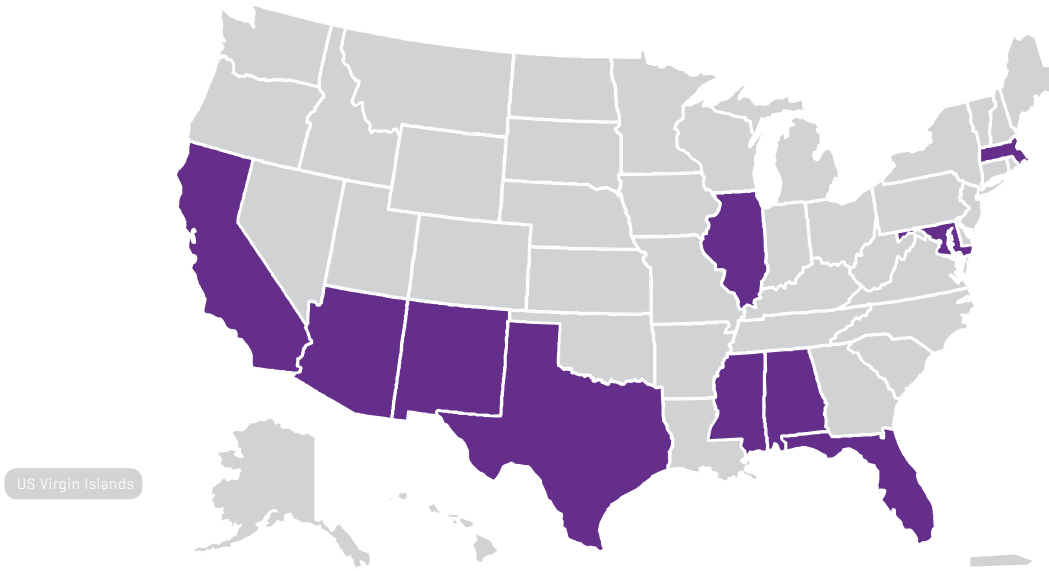

# PROGRAM LOCATIONS

GAINS IN THE EDUCATION OF MATHEMATICS AND SCIENCE [GEMS]

## USAARL

Fort Rucker

## NEW MEXICO

**White Sands Missile Range (WSMR)**

White Sands Missile Range

## TEXAS

**United States Army Institute of Surgical Research (USAISR)**

San Antonio