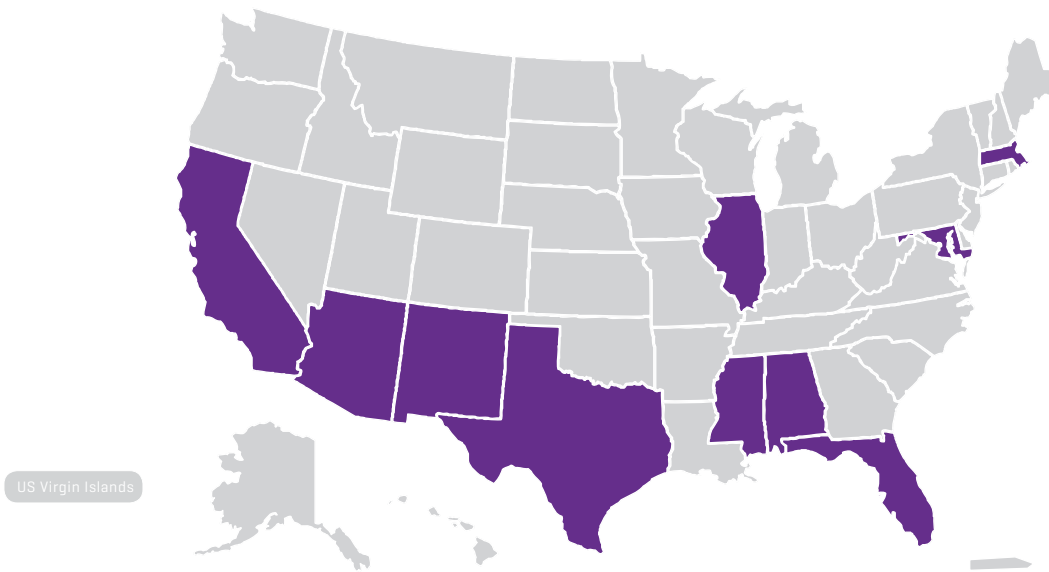

PROGRAM LOCATIONS

GAINS IN THE EDUCATION OF MATHEMATICS AND SCIENCE [GEMS]

ALABAMA

U.S. Army Combat Capabilities Development Command - Aviation & Missile Center (CCDC-AvMC)

Huntsville

US Army Aeromedical Research Laboratory (USAARL)

Fort Rucker

ARIZONA

Research, Development and Engineering Command (RDECOM) / Yuma Proving Ground (YPG)

Yuma

CALIFORNIA

U.S. Army Combat Capabilities Development Command - Army Research Laboratory (CCDC-ARL)

San Antonio