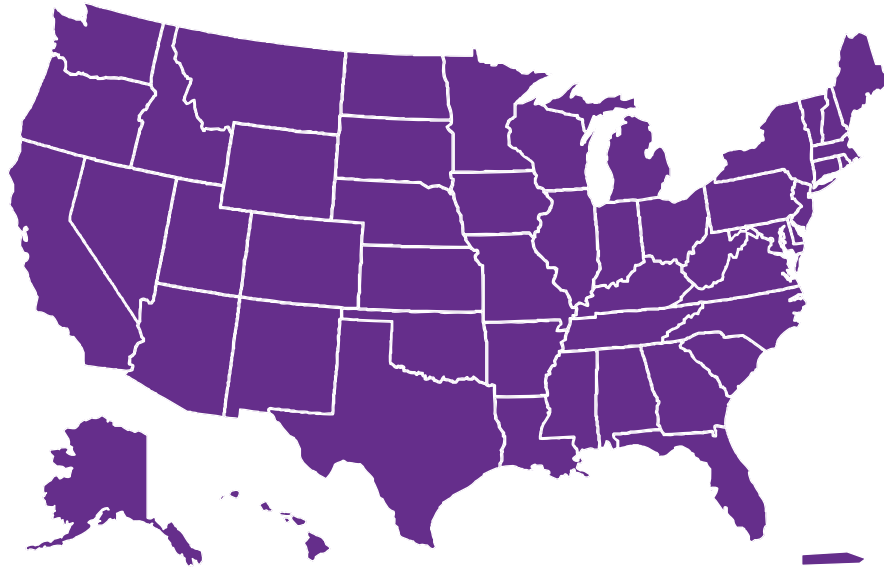

PROGRAM LOCATIONS

JUNIOR SCIENCE AND HUMANITIES SYMPOSIA (JSHS)

US Virgin Islands

ALABAMA

Alabama JSHS
Auburn, AL

ALASKA

Alaska JSHS
Fairbanks, AK

ARIZONA

Arizona JSHS
Mesa, AZ

ARKANSAS

Arkansas JSHS
Russellville, AR

CALIFORNIA

California- Southern JSHS
Irvine, CA

California-Northern & Western
Nevada JSHS

COLORADO

Intermountain JSHS
Butte, MT

NEW HAMPSHIRE

New England Northern
Durham, NH

NEW JERSEY

Jersey Shore JSHS
Toms River, NJ

New Jersey at Rutgers JSHS
Piscataway, NJ

NEW MEXICO

Southwest JSHS
Albuquerque, NM

NEW YORK

PUERTO RICO

Puerto Rico JSHS
Gurabo, PR

RHODE ISLAND

New England Southern JSHS

SOUTH CAROLINA

South Carolina JSHS
Columbia, SC

SOUTH DAKOTA

North Central JSHS
St. Paul, MN