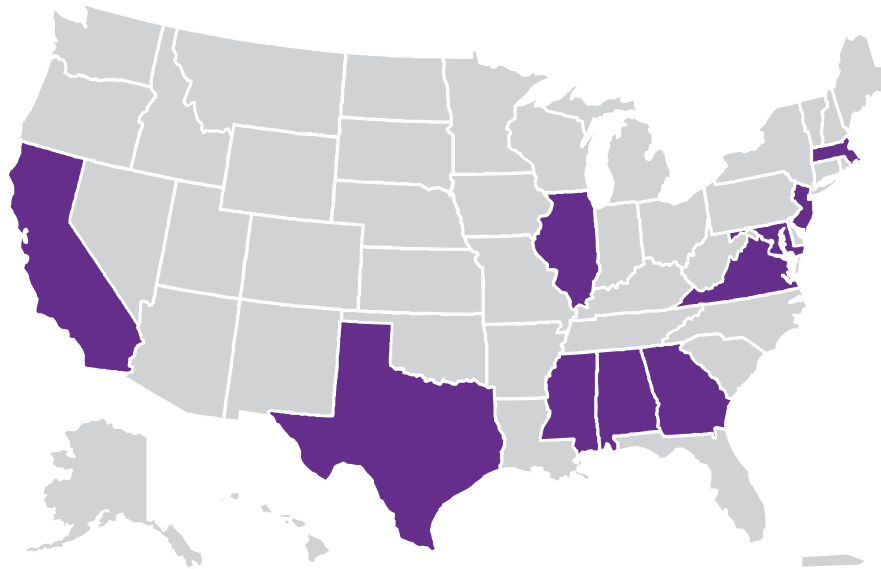

PROGRAM LOCATIONS

COLLEGE QUALIFIED LEADER [CQL]

ALABAMA

U.S. Army Aviation & Missile Research, Development & Engineering Center
Redstone

CALIFORNIA

Army Research Laboratory-West
University of Southern California
Playa Vista

GEORGIA

Defense Forensic Science Center
Forest Park

ILLINOIS

Army Research Laboratory-Central
University of Chicago
Chicago

U.S. Army Edgewood Chemical Biological Center
Rock Island Arsenal

U.S. Army Engineer Research & Development Center – Construction Engineering Research Laboratory
Champaign

MARYLAND

U.S. Army Center for Environmental Health Research
Fort Detrick

U.S. Army Edgewood Chemical Biological Center
Aberdeen Proving Ground

U.S. Army Medical Research and Materiel Command – Walter Reed Army Institute of Research
Silver Spring

U.S. Army Medical Research Institute of Infectious Diseases
Fort Detrick

U.S. Army Research Laboratory
Aberdeen Proving Ground

U.S. Army Research Laboratory
Adelphi

MASSACHUSETTS

Army Research Laboratory-Northeast
Northeastern University
Boston