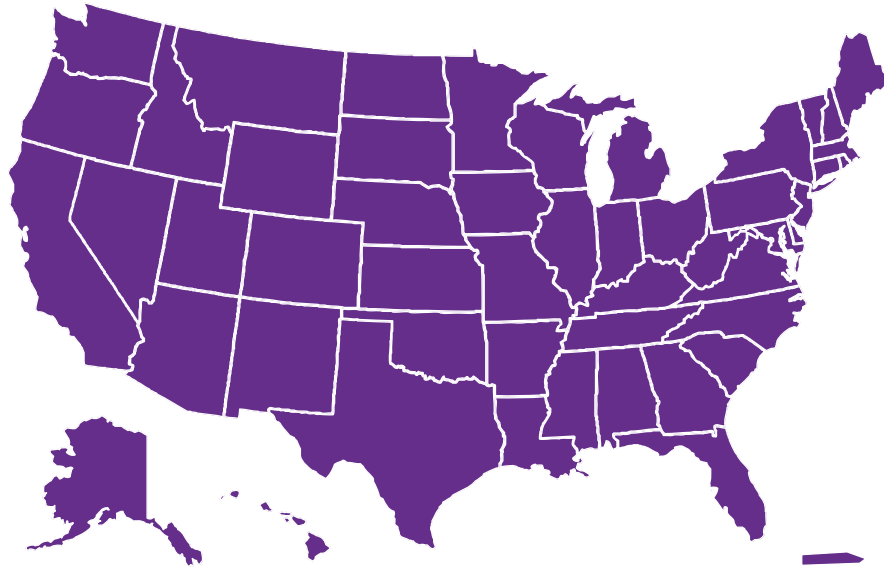

PROGRAM LOCATIONS

JUNIOR SCIENCE AND HUMANITIES SYMPOSIA (JSHS)

ALABAMA

Alabama JSHS
Tuskegee, AL

ALASKA

Alaska JSHS
Fairbanks, AK

ARIZONA

Arizona JSHS
Russellville, AZ

Jersey Shore
Toms River, NJ

New Jersey at Rutgers Uni
Somerseset, NJ

NEW MEXICO

Southwest
Albuquerque, NM

NEW YORK

New York Long Island
New York Metro
New York Upstate

NORTH CAROLINA

North Carolina JSHS
Wilmington, NC

Intermountain
Butte, MT

VERMONT

New England Northern
Durham, NH

VIRGINIA

Virginia JSHS
Harrisonburg, VA

WASHINGTON

Washington JSHS
Redmond, WA

WASHINGTON, D.C.

Washington, D.C. JSHS
Washington, D.C.

WEST VIRGINIA

West Virginia
Buckhannon, WV

WISCONSIN

Wisconsin Western/Upper Peninsula
Michigan
Tomahwak, WI

WYOMING

Wyoming-Eastern Colorado
Laramie, WY