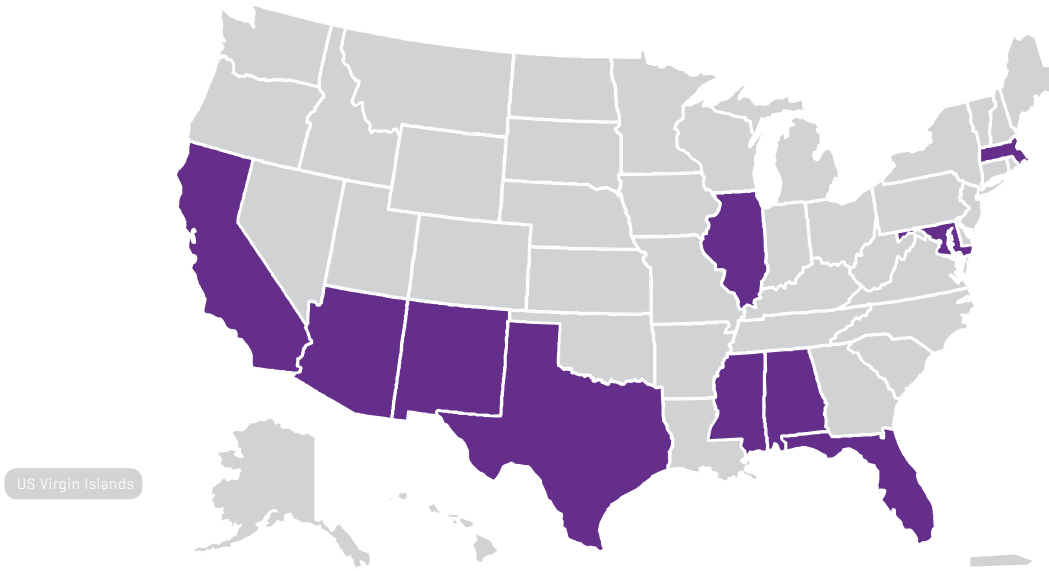

PROGRAM LOCATIONS

GAINS IN THE EDUCATION OF MATHEMATICS AND SCIENCE [GEMS]

ALABAMA

AMRDEC - U.S. Army Aviation & Missile Research, Development & Engineering Center

Huntsville

USAARL

Fort Rucker

ARIZONA

Yuma Proving Ground- The Research, Development and Engineering Command (RDECOM)

Yuma

CALIFORNIA

Army Research Laboratory West (ARL-W)

Playa Vista

FLORIDA

US Army Research Lab - Orlando (ARL-O)

Orlando

ILLINOIS

U.S. Army Engineer Research & Development Center - Construction Engineering Research Laboratory

Champaign

MARYLAND

Aberdeen Proving Ground

Frederick

RDECOM Research Laboratory

Adelphi

NEW MEXICO

White Sands Missile Range (WSMR)

White Sands Missile Range

TEXAS

United States Army Institute of Surgical Research (USAISR)

San Antonio