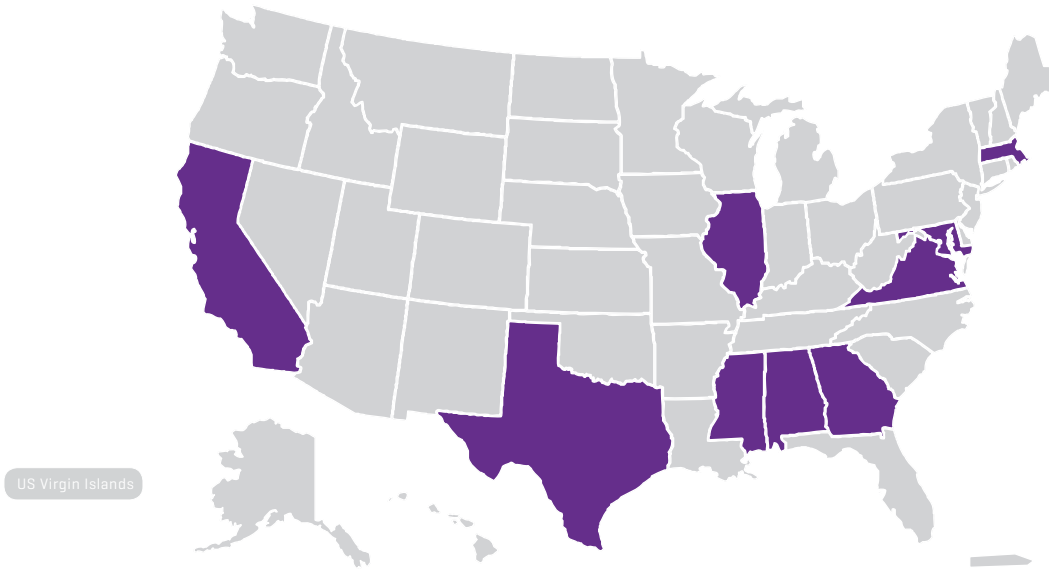

# PROGRAM LOCATIONS

## COLLEGE QUALIFIED LEADER [CQL]

### VIRGINIA

**U.S. Army Research & Development Center Geospatial Research Laboratory**  
*Alexandria*